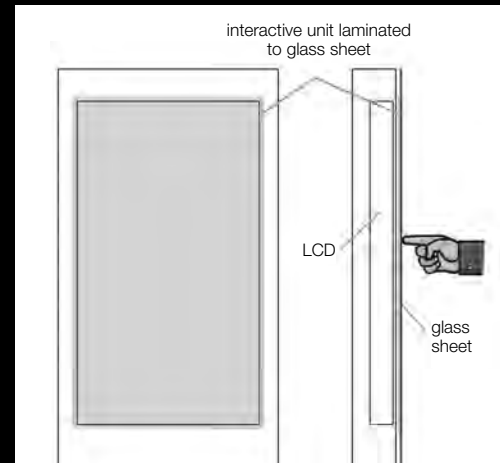

www.meinebank.de/meinhaus2238

» Neue Suche
» per Email verschicken
» per SMS verschicken
» Infokarte ausdrucken

Touch Screen Applications

- Interactive Wayfinding
 - Museums and galleries
 - Shopping centres
 - Terminals
 - Exhibitions
 - Universities
- Advertising/Promotions
 - Leisure
 - Retail
 - Finance
 - Health
 - The Arts

4400 series	HD: view 32"	HD: view 42"
Resolution (native)	1.366 x 768	1.920 x 1.080
Contrast ratio	1000:1	1200:1
Viewing angle h/v	176 / 176	176 / 176
Dimensions (mm)	510 x 1.900 x 125	650 x 2.100 x 125

4100 series	HD: view 32"	HD: view 42"
Resolution (native)	1.366 x 768	1.920 x 1.080
Viewing angle h/v	176 / 176	176 / 176
Dimensions (mm)	790 x 480 x 120 (60mm when flush)	1004 x 595 x 60

signsystems™

T +44 (0) 1392 686216