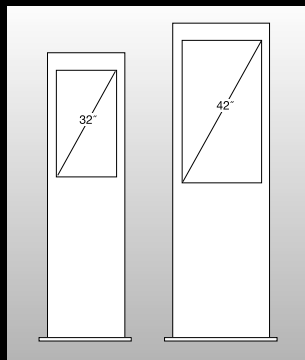

4400 series	HD: view 32"	HD: view 42"
Resolution (native)	1.366 x 768	1.920 x 1.080
Contrast ratio	1000:1	1200:1
Viewing angle h/v	176 / 176	176 / 176
Dimensions (mm)	510 x 1.900 x 125	650 x 2.100 x 125

4100 series	HD: view 32"	HD: view 42"
Resolution (native)	1.366 x 768	1.920 x 1.080
Viewing angle h/v	176 / 176	176 / 176
Dimensions (mm)	790 x 480 x 120 (60mm when flush)	1004 x 595 x 60

signsystems™

T +44 (0) 1392 686216