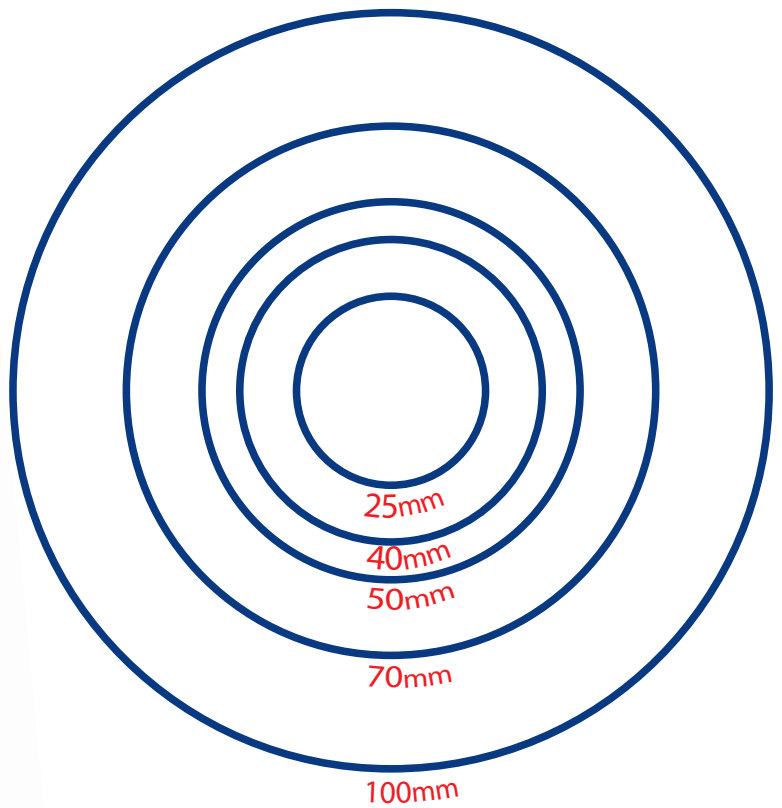

Valve Tags

We produce Engraved Traffolite Valve Tags.

Standard White/Black/White 40mm diameter specialized to your requirements.

Our fast, efficient and friendly service is '**second to none**' should it be for 'one off' or batches of thousands.

Please phone, fax or E-mail for a rapid response.

Dimensions.

Colours.

(Chains are available in pre cut lengths or on a reel.)